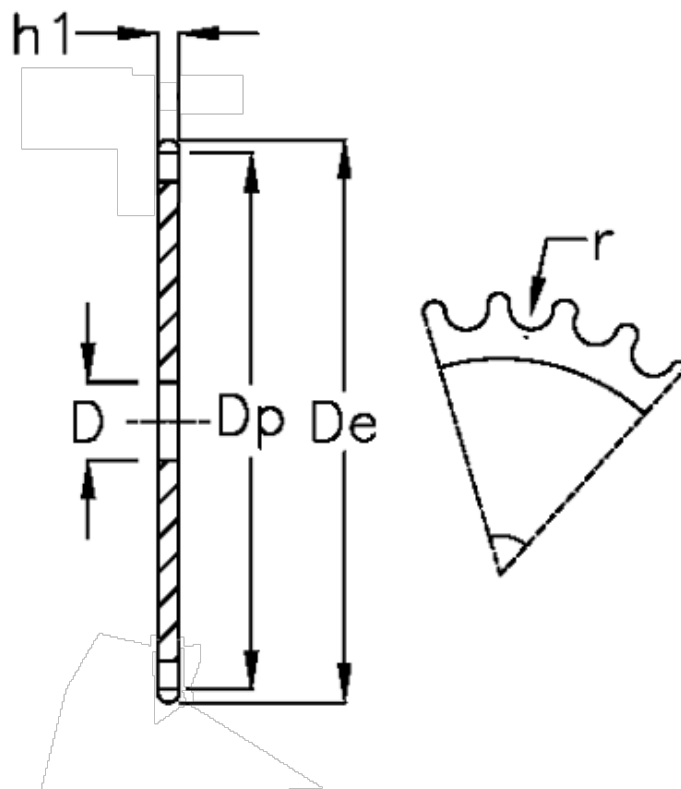

Article number: 616021010080

Description: Plate wheel 24 B-1 Z=80 simplex

Measures

C	= 4
D	= 40
De	= 985.4
Dp	= 970.44
For chain size	= 1 1/2 x 1
For chain type	= 24 B-1
h1	= 24.1
Number of teeth	= 80

$r = 25.4$